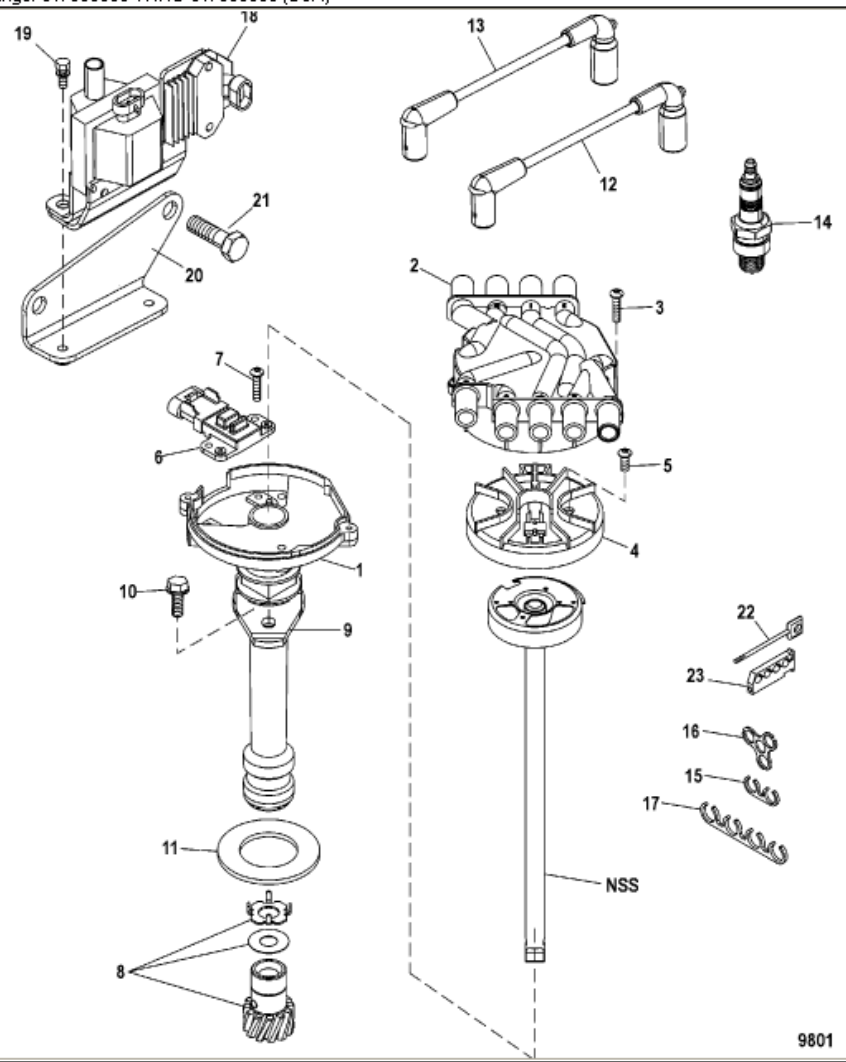

Parts List					
Ref	Class	Part	Description	Qty	Footnote
1		884794A	DISTRIBUTOR ASSEMBLY	1	
2		884792	CAP, Distributor	1	
3	10	884786	SCREW	2	
4		884790	ROTOR	1	
5	10	884788	SCREW	2	
6		NSS	NOT SOLD SEPARATE, SENSO	1	
7		NSS	NOT SOLD SEPARATE, SCREW	2	
8	43	884789	GEAR ASSEMBLY	1	
9	54	88731	CLAMP	1	
10	10	40011149	SCREW, (M8 x 25)	1	
11	27	34486	GASKET	1	
12	84	863656A	CABLE KIT, Ignition (Spark Plugs a	1	
13	84	863657A	CABLE, Coil Wire Assembly	1	
14	33	884019	SPARK PLUG	8	(AC 41-932)
15		54676	RETAINER, Two Wire	2	
16		32783	RETAINER, Three Wire	2	
17		32784	RETAINER, Four Wire	2	
18	392	863704T	COIL, Ignition	1	
19	10	65746	SCREW AND LOCKWASHER, (.25	2	
20		863663	BRACKET, Coil	1	
21	10	98261	SCREW, (.375-16 x .750)	2	
22	16	90096A	STUD ASSEMBLY, (#10-32 x Spec	2	
23	54	72821	RETAINER	2	
-	27	861246A98	GASKET SET, Engine Overhaul	1	